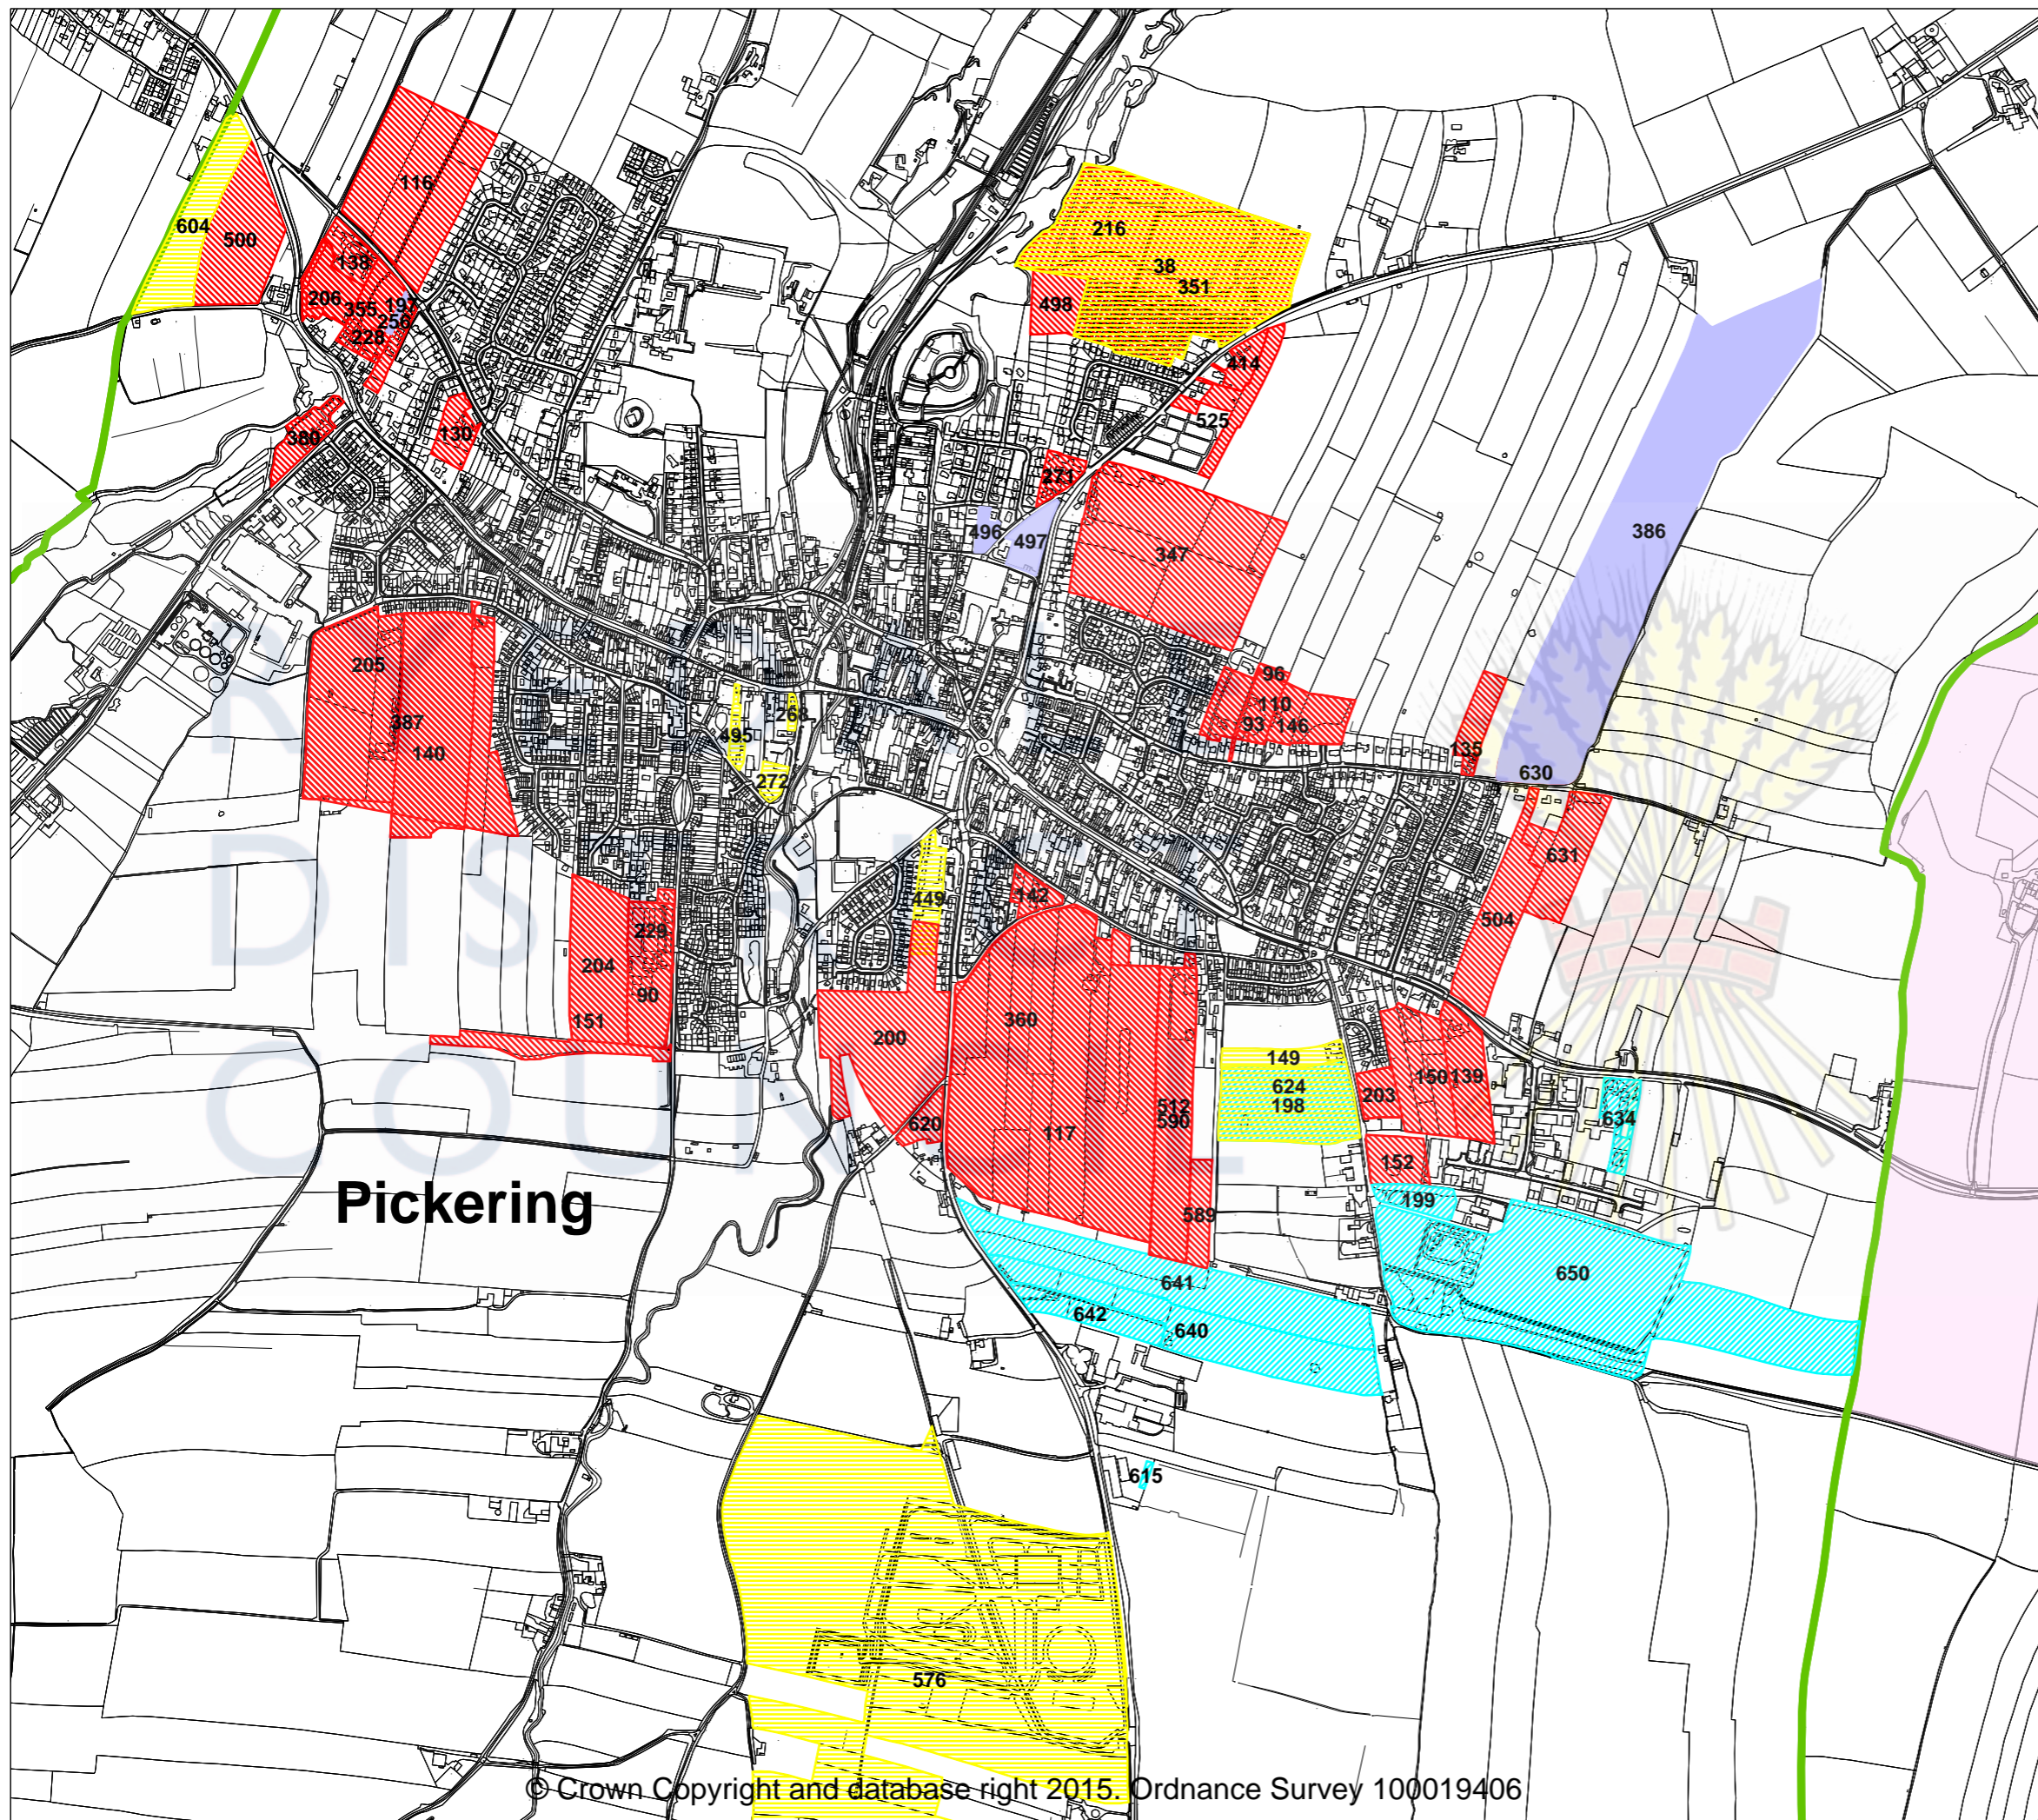

Pickering (1)

Legend

-  Residential
-  Employment
-  Mixed
-  Leisure / Tourism
-  Retail
-  Not Specified
-  National Park
-  Parish Boundary
-  District Boundary

1 : 6000 on A3
March 2015